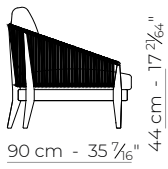

SOFA

ARMCHAIR

COFFEE TABLE

ELLISSE

ARMCHAIR

FABRIC QUANTITY: 3m

SOFA

FABRIC QUANTITY: 6m