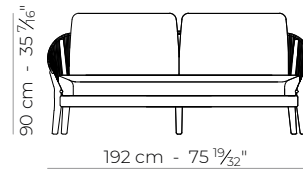

SOFA

ARMCHAIR

COFFEE TABLE

ELLISSE

ARMCHAIR

FABRIC QUANTITY: 3m

SOFA

FABRIC QUANTITY: 6m