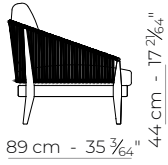

SOFA

ARMCHAIR

COFFEE TABLE

ELLISSE

ARMCHAIR

FABRIC QUANTITY: 3m

SOFA

FABRIC QUANTITY: 6m