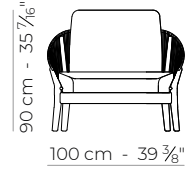

SOFA

ARMCHAIR

COFFEE TABLE

ELLISSE

ARMCHAIR

FABRIC QUANTITY: 3m

SOFA

FABRIC QUANTITY: 6m