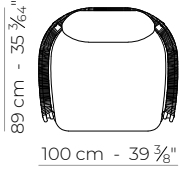

SOFA

ARMCHAIR

COFFEE TABLE

ELLISSE

ARMCHAIR

FABRIC QUANTITY: 3m

SOFA

FABRIC QUANTITY: 6m