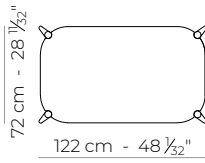

SOFA

ARMCHAIR

COFFEE TABLE

ELLISSE

ARMCHAIR

FABRIC QUANTITY: 3m

SOFA

FABRIC QUANTITY: 6m