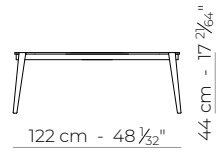

SOFA

ARMCHAIR

COFFEE TABLE

ELLISSE

ARMCHAIR

FABRIC QUANTITY: 3m

SOFA

FABRIC QUANTITY: 6m