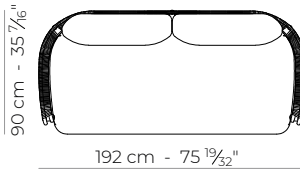

SOFA

ARMCHAIR

COFFEE TABLE

ELLISSE

ARMCHAIR

FABRIC QUANTITY: 3m

SOFA

FABRIC QUANTITY: 6m