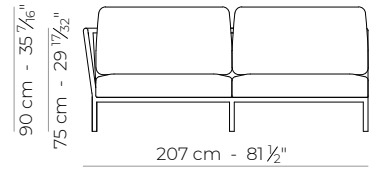

CONNECTION

CONNECTION

RIGHT

FABRIC QUANTITY: 6m