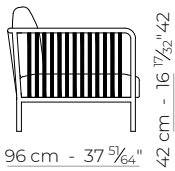

CONNECTION

CONNECTION

RIGHT

FABRIC QUANTITY: 6m