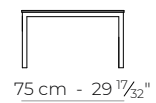

CONNECTION

CONNECTION

LEFT

FABRIC QUANTITY: 6m

A N E L L O

COFFEE TABLE 150cm

COFFEE TABLE 115cm

COFFEE TABLE 75cm