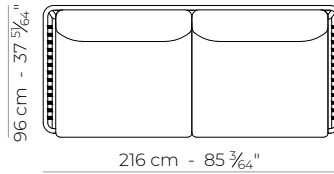

1 x RIGHT
1 x RECTANGULAR CUSHION 65 x 40 cm

1 x RIGHT
1 x LEFT
2 x RECTANGULAR CUSHIONS 65 x 40 cm
5 x SQUARE CUSHIONS 50 cm

2 x ARMCHAIRS
4 x RECTANGULAR CUSHIONS 65 x 40 cm

1 x RIGHT
2 x LEFT
1 x LEFT CORNER CUSHION
2 x RECTANGULAR CUSHIONS 65 x 40 cm
5 x SQUARE CUSHIONS 50 cm

-
- 1 x SOFA
 - 1 x LEFT
 - 1 x LEFT CORNER CUSHION
 - 2 x RECTANGULAR CUSHIONS
 - 3 x SQUARE CUSHIONS 50 cm

-
- COFFEE TABLE 150 cm
 - COFFEE TABLE 115 cm
 - COFFEE TABLE 75 cm

A N E L L O

ARMCHAIR

FABRIC QUANTITY: 3m

CONNECTION

CONNECTION

SOFA

FABRIC QUANTITY: 6m

CONNECTION

CONNECTION

RIGHT

FABRIC QUANTITY: 6m