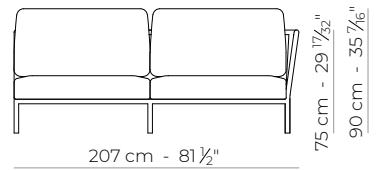

-
- 1 x SOFA
 - 1 x LEFT
 - 1 x LEFT CORNER CUSHION
 - 2 x RECTANGULAR CUSHIONS
 - 3 x SQUARE CUSHIONS 50 cm

-
- COFFEE TABLE 150 cm
 - COFFEE TABLE 115 cm
 - COFFEE TABLE 75 cm

A N E L L O

ARMCHAIR

FABRIC QUANTITY: 3m

CONNECTION

CONNECTION

SOFA

FABRIC QUANTITY: 6m

CONNECTION

CONNECTION

RIGHT

FABRIC QUANTITY: 6m

CONNECTION

CONNECTION

LEFT

FABRIC QUANTITY: 6m

A N E L L O

COFFEE TABLE 150cm

COFFEE TABLE 115cm

COFFEE TABLE 75cm