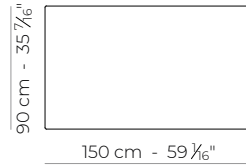

CONNECTION

CONNECTION

LEFT

FABRIC QUANTITY: 6m

A N E L L O

COFFEE TABLE 150cm

COFFEE TABLE 115cm

COFFEE TABLE 75cm