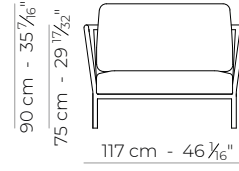

Fabric categories: A, B, COM

Trim: Available for backrest and scatter cushions

Wood finishes: 6 colours

Metal finishes: Natural steel 316 & 7 colours

Table top finishes: 6 porcelain stoneware types

1 x SOFA
2 x RECTANGULAR CUSHIONS 65 x 40 cm

1 x RIGHT
1 x RECTANGULAR CUSHION 65 x 40 cm

1 x RIGHT
1 x LEFT
2 x RECTANGULAR CUSHIONS 65 x 40 cm
5 x SQUARE CUSHIONS 50 cm

2 x ARMCHAIRS
4 x RECTANGULAR CUSHIONS 65 x 40 cm

1 x RIGHT
2 x LEFT
1 x LEFT CORNER CUSHION
2 x RECTANGULAR CUSHIONS 65 x 40 cm
5 x SQUARE CUSHIONS 50 cm

-
- 1 x SOFA
 - 1 x LEFT
 - 1 x LEFT CORNER CUSHION
 - 2 x RECTANGULAR CUSHIONS
 - 3 x SQUARE CUSHIONS 50 cm

-
- COFFEE TABLE 150 cm
 - COFFEE TABLE 115 cm
 - COFFEE TABLE 75 cm

A N E L L O

ARMCHAIR

FABRIC QUANTITY: 3m