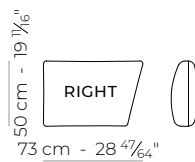

CONNECTION

CONNECTION

LEFT

FABRIC QUANTITY: 6m

A N E L L O

COFFEE TABLE 150cm

COFFEE TABLE 115cm

COFFEE TABLE 75cm

LEFT/RIGHT CORNER CUSHION

FABRIC QUANTITY: 1,3m

RECTANGULAR CUSHION 65x40cm

FABRIC QUANTITY: 1m