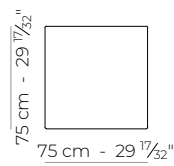

1 x RIGHT
1 x RECTANGULAR CUSHION 65 x 40 cm

1 x RIGHT
1 x LEFT
2 x RECTANGULAR CUSHIONS 65 x 40 cm
5 x SQUARE CUSHIONS 50 cm

2 x ARMCHAIRS
4 x RECTANGULAR CUSHIONS 65 x 40 cm

1 x RIGHT
2 x LEFT
1 x LEFT CORNER CUSHION
2 x RECTANGULAR CUSHIONS 65 x 40 cm
5 x SQUARE CUSHIONS 50 cm

CONNECTION

CONNECTION

LEFT

FABRIC QUANTITY: 6m

A N E L L O

COFFEE TABLE 150cm

COFFEE TABLE 115cm

COFFEE TABLE 75cm