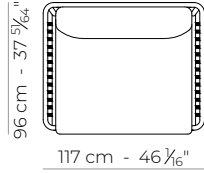

Fabric categories: A, B, COM

Trim: Available for backrest and scatter cushions

Wood finishes: 6 colours

Metal finishes: Natural steel 316 & 7 colours

Table top finishes: 6 porcelain stoneware types

1 x SOFA
2 x RECTANGULAR CUSHIONS 65 x 40 cm

1 x RIGHT
1 x RECTANGULAR CUSHION 65 x 40 cm

1 x RIGHT
1 x LEFT
2 x RECTANGULAR CUSHIONS 65 x 40 cm
5 x SQUARE CUSHIONS 50 cm

2 x ARMCHAIRS
4 x RECTANGULAR CUSHIONS 65 x 40 cm

1 x RIGHT
2 x LEFT
1 x LEFT CORNER CUSHION
2 x RECTANGULAR CUSHIONS 65 x 40 cm
5 x SQUARE CUSHIONS 50 cm

-
- 1 x SOFA
 - 1 x LEFT
 - 1 x LEFT CORNER CUSHION
 - 2 x RECTANGULAR CUSHIONS
 - 3 x SQUARE CUSHIONS 50 cm

-
- COFFEE TABLE 150 cm
 - COFFEE TABLE 115 cm
 - COFFEE TABLE 75 cm

A N E L L O

ARMCHAIR

FABRIC QUANTITY: 3m