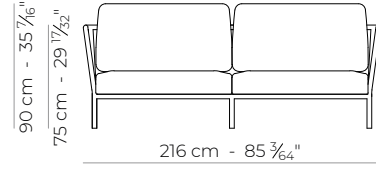

Fabric categories: A, B, COM

Trim: Available for backrest and scatter cushions

Wood finishes: 6 colours

Metal finishes: Natural steel 316 & 7 colours

Table top finishes: 6 porcelain stoneware types

1 x SOFA
2 x RECTANGULAR CUSHIONS 65 x 40 cm

1 x RIGHT
1 x RECTANGULAR CUSHION 65 x 40 cm

1 x RIGHT
1 x LEFT
2 x RECTANGULAR CUSHIONS 65 x 40 cm
5 x SQUARE CUSHIONS 50 cm

2 x ARMCHAIRS
4 x RECTANGULAR CUSHIONS 65 x 40 cm

1 x RIGHT
2 x LEFT
1 x LEFT CORNER CUSHION
2 x RECTANGULAR CUSHIONS 65 x 40 cm
5 x SQUARE CUSHIONS 50 cm

-
- 1 x SOFA
 - 1 x LEFT
 - 1 x LEFT CORNER CUSHION
 - 2 x RECTANGULAR CUSHIONS
 - 3 x SQUARE CUSHIONS 50 cm

-
- COFFEE TABLE 150 cm
 - COFFEE TABLE 115 cm
 - COFFEE TABLE 75 cm

A N E L L O

ARMCHAIR

FABRIC QUANTITY: 3m