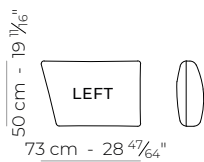

CONNECTION

CONNECTION

LEFT

FABRIC QUANTITY: 6m

A N E L L O

COFFEE TABLE 150cm

COFFEE TABLE 115cm

COFFEE TABLE 75cm