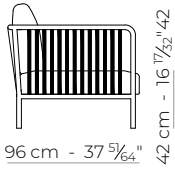

1 x RIGHT
1 x RECTANGULAR CUSHION 65 x 40 cm

1 x RIGHT
1 x LEFT
2 x RECTANGULAR CUSHIONS 65 x 40 cm
5 x SQUARE CUSHIONS 50 cm

2 x ARMCHAIRS
4 x RECTANGULAR CUSHIONS 65 x 40 cm

1 x RIGHT
2 x LEFT
1 x LEFT CORNER CUSHION
2 x RECTANGULAR CUSHIONS 65 x 40 cm
5 x SQUARE CUSHIONS 50 cm

-
- 1 x SOFA
 - 1 x LEFT
 - 1 x LEFT CORNER CUSHION
 - 2 x RECTANGULAR CUSHIONS
 - 3 x SQUARE CUSHIONS 50 cm

-
- COFFEE TABLE 150 cm
 - COFFEE TABLE 115 cm
 - COFFEE TABLE 75 cm

A N E L L O

ARMCHAIR

FABRIC QUANTITY: 3m