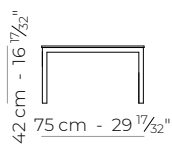

1 x RIGHT
1 x RECTANGULAR CUSHION 65 x 40 cm

1 x RIGHT
1 x LEFT
2 x RECTANGULAR CUSHIONS 65 x 40 cm
5 x SQUARE CUSHIONS 50 cm

2 x ARMCHAIRS
4 x RECTANGULAR CUSHIONS 65 x 40 cm

1 x RIGHT
2 x LEFT
1 x LEFT CORNER CUSHION
2 x RECTANGULAR CUSHIONS 65 x 40 cm
5 x SQUARE CUSHIONS 50 cm

CONNECTION

CONNECTION

LEFT

FABRIC QUANTITY: 6m

A N E L L O

COFFEE TABLE 150cm

COFFEE TABLE 115cm

COFFEE TABLE 75cm

LEFT/RIGHT CORNER CUSHION

FABRIC QUANTITY: 1,3m

RECTANGULAR CUSHION 65x40cm

FABRIC QUANTITY: 1m