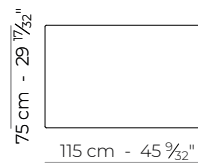

1 x RIGHT
1 x RECTANGULAR CUSHION 65 x 40 cm

1 x RIGHT
1 x LEFT
2 x RECTANGULAR CUSHIONS 65 x 40 cm
5 x SQUARE CUSHIONS 50 cm

2 x ARMCHAIRS
4 x RECTANGULAR CUSHIONS 65 x 40 cm

1 x RIGHT
2 x LEFT
1 x LEFT CORNER CUSHION
2 x RECTANGULAR CUSHIONS 65 x 40 cm
5 x SQUARE CUSHIONS 50 cm

CONNECTION

CONNECTION

LEFT

FABRIC QUANTITY: 6m

A N E L L O

COFFEE TABLE 150cm

COFFEE TABLE 115cm

COFFEE TABLE 75cm

LEFT/RIGHT CORNER CUSHION

FABRIC QUANTITY: 1,3m

RECTANGULAR CUSHION 65x40cm

FABRIC QUANTITY: 1m