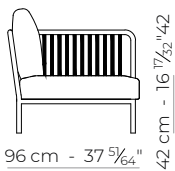

1 x RIGHT
1 x RECTANGULAR CUSHION 65 x 40 cm

1 x RIGHT
1 x LEFT
2 x RECTANGULAR CUSHIONS 65 x 40 cm
5 x SQUARE CUSHIONS 50 cm

2 x ARMCHAIRS
4 x RECTANGULAR CUSHIONS 65 x 40 cm

1 x RIGHT
2 x LEFT
1 x LEFT CORNER CUSHION
2 x RECTANGULAR CUSHIONS 65 x 40 cm
5 x SQUARE CUSHIONS 50 cm

-
- 1 x SOFA
 - 1 x LEFT
 - 1 x LEFT CORNER CUSHION
 - 2 x RECTANGULAR CUSHIONS
 - 3 x SQUARE CUSHIONS 50 cm

-
- COFFEE TABLE 150 cm
 - COFFEE TABLE 115 cm
 - COFFEE TABLE 75 cm

A N E L L O

ARMCHAIR

FABRIC QUANTITY: 3m

CONNECTION

CONNECTION

SOFA

FABRIC QUANTITY: 6m

CONNECTION

CONNECTION

RIGHT

FABRIC QUANTITY: 6m

CONNECTION

CONNECTION

LEFT

FABRIC QUANTITY: 6m

A N E L L O

COFFEE TABLE 150cm

COFFEE TABLE 115cm

COFFEE TABLE 75cm