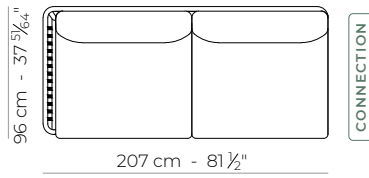

CONNECTION

CONNECTION

RIGHT

FABRIC QUANTITY: 6m