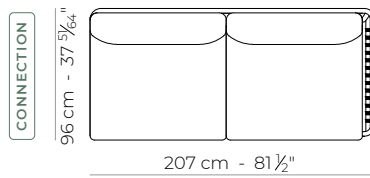

1 x RIGHT
1 x RECTANGULAR CUSHION 65 x 40 cm

1 x RIGHT
1 x LEFT
2 x RECTANGULAR CUSHIONS 65 x 40 cm
5 x SQUARE CUSHIONS 50 cm

2 x ARMCHAIRS
4 x RECTANGULAR CUSHIONS 65 x 40 cm

1 x RIGHT
2 x LEFT
1 x LEFT CORNER CUSHION
2 x RECTANGULAR CUSHIONS 65 x 40 cm
5 x SQUARE CUSHIONS 50 cm

-
- 1 x SOFA
 - 1 x LEFT
 - 1 x LEFT CORNER CUSHION
 - 2 x RECTANGULAR CUSHIONS
 - 3 x SQUARE CUSHIONS 50 cm

-
- COFFEE TABLE 150 cm
 - COFFEE TABLE 115 cm
 - COFFEE TABLE 75 cm

A N E L L O

ARMCHAIR

FABRIC QUANTITY: 3m

CONNECTION

CONNECTION

SOFA

FABRIC QUANTITY: 6m

CONNECTION

CONNECTION

RIGHT

FABRIC QUANTITY: 6m