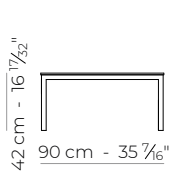

1 x RIGHT
1 x RECTANGULAR CUSHION 65 x 40 cm

1 x RIGHT
1 x LEFT
2 x RECTANGULAR CUSHIONS 65 x 40 cm
5 x SQUARE CUSHIONS 50 cm

2 x ARMCHAIRS
4 x RECTANGULAR CUSHIONS 65 x 40 cm

1 x RIGHT
2 x LEFT
1 x LEFT CORNER CUSHION
2 x RECTANGULAR CUSHIONS 65 x 40 cm
5 x SQUARE CUSHIONS 50 cm

CONNECTION

CONNECTION

LEFT

FABRIC QUANTITY: 6m

A N E L L O

COFFEE TABLE 150cm

COFFEE TABLE 115cm

COFFEE TABLE 75cm

LEFT/RIGHT CORNER CUSHION

FABRIC QUANTITY: 1,3m

RECTANGULAR CUSHION 65x40cm

FABRIC QUANTITY: 1m