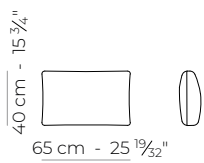

1 x RIGHT
1 x RECTANGULAR CUSHION 65 x 40 cm

1 x RIGHT
1 x LEFT
2 x RECTANGULAR CUSHIONS 65 x 40 cm
5 x SQUARE CUSHIONS 50 cm

2 x ARMCHAIRS
4 x RECTANGULAR CUSHIONS 65 x 40 cm

1 x RIGHT
2 x LEFT
1 x LEFT CORNER CUSHION
2 x RECTANGULAR CUSHIONS 65 x 40 cm
5 x SQUARE CUSHIONS 50 cm

CONNECTION

CONNECTION

LEFT

FABRIC QUANTITY: 6m

A N E L L O

COFFEE TABLE 150cm

COFFEE TABLE 115cm

COFFEE TABLE 75cm

LEFT/RIGHT CORNER CUSHION

FABRIC QUANTITY: 1,3m

RECTANGULAR CUSHION 65x40cm

FABRIC QUANTITY: 1m