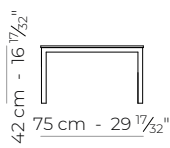

1 x RIGHT
1 x RECTANGULAR CUSHION 65 x 40 cm

1 x RIGHT
1 x LEFT
2 x RECTANGULAR CUSHIONS 65 x 40 cm
5 x SQUARE CUSHIONS 50 cm

2 x ARMCHAIRS
4 x RECTANGULAR CUSHIONS 65 x 40 cm

1 x RIGHT
2 x LEFT
1 x LEFT CORNER CUSHION
2 x RECTANGULAR CUSHIONS 65 x 40 cm
5 x SQUARE CUSHIONS 50 cm

CONNECTION

CONNECTION

LEFT

FABRIC QUANTITY: 6m

A N E L L O

COFFEE TABLE 150cm

COFFEE TABLE 115cm

COFFEE TABLE 75cm

LEFT/RIGHT CORNER CUSHION

FABRIC QUANTITY: 1,3m

RECTANGULAR CUSHION 65x40cm

FABRIC QUANTITY: 1m